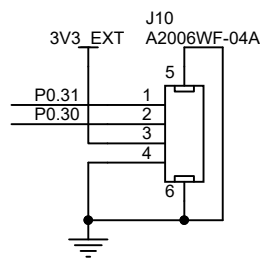

Base Dock V1.0	
Function Description	Page
Title Sheet	1
Power Supply	2
Expansion Sockets	3

Revision History		
Rev.	Description	Date
V1.0	The First Release	2018-08-24

This design document is licensed by Makerdiary under the terms of the Creative Commons Attribution Share-Alike License (ver. 3).

<https://creativecommons.org/licenses/by-sa/3.0/>

Title Power Supply		
Size A4	Document Number BASE-DOCK-180824	Rev V1.0
Date: Monday, August 27, 2018	Sheet 2	of 4

M makerdiary		
Title Expansion Sockets		
Size A4	Document Number BASE-DOCK-180824	Rev V1.0
Date: Monday, August 27, 2018	Sheet 3	of 4