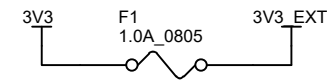

Base Dock V1.0	
Function Description	Page
Title Sheet	1
Power Supply	2
Expansion Sockets	3

Revision History		
Rev.	Description	Date
V1.0	The First Release	2018-08-24

This design document is licensed by Makerdiary under the terms of the Creative Commons Attribution Share-Alike License (ver. 3).

<https://creativecommons.org/licenses/by-sa/3.0/>

Title Power Supply		
Size A4	Document Number BASE-DOCK-180824	Rev V1.0
Date: Monday, August 27, 2018	Sheet 2	of 4

M makerdiary		
Title Expansion Sockets		
Size A4	Document Number BASE-DOCK-180824	Rev V1.0
Date: Monday, August 27, 2018	Sheet 3	of 4