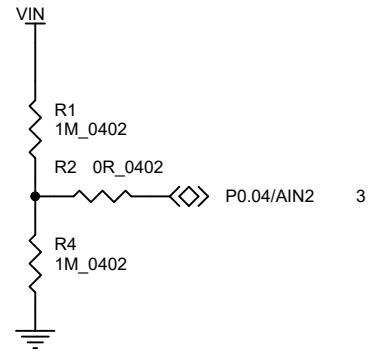

Base Dock V1.0	
Function Description	Page
Title Sheet	1
Power Supply	2
Expansion Sockets	3

Revision History		
Rev.	Description	Date
V1.0	The First Release	2018-08-24

This design document is licensed by Makerdiary under the terms of the Creative Commons Attribution Share-Alike License (ver. 3).

<https://creativecommons.org/licenses/by-sa/3.0/>

Title Power Supply		
Size A4	Document Number BASE-DOCK-180824	Rev V1.0
Date: Monday, August 27, 2018	Sheet 2	of 4

M makerdiary		
Title Expansion Sockets		
Size A4	Document Number BASE-DOCK-180824	Rev V1.0
Date: Monday, August 27, 2018	Sheet 3	of 4