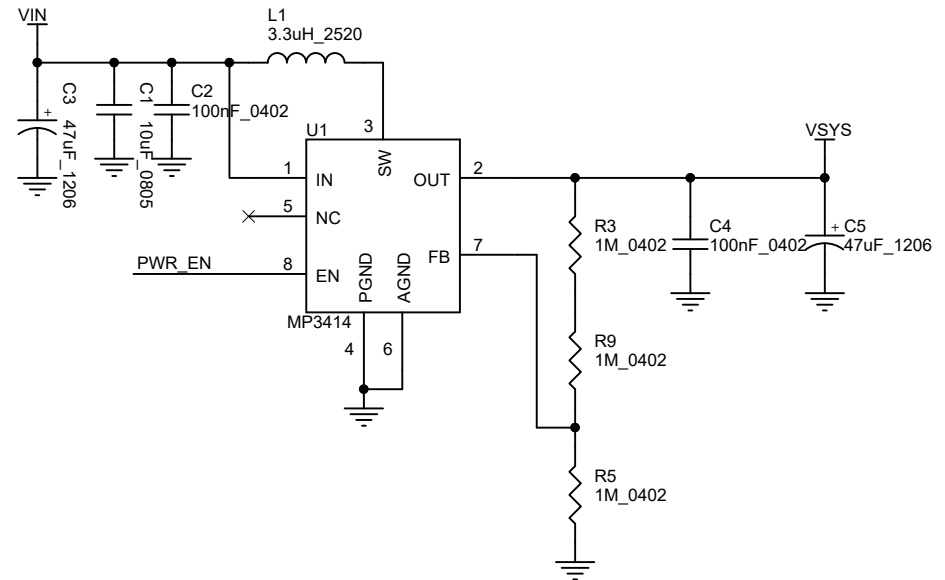

Base Dock V1.0	
Function Description	Page
Title Sheet	1
Power Supply	2
Expansion Sockets	3

Revision History		
Rev.	Description	Date
V1.0	The First Release	2018-08-24

This design document is licensed by Makerdiary under the terms of the Creative Commons Attribution Share-Alike License (ver. 3).

<https://creativecommons.org/licenses/by-sa/3.0/>

Title Power Supply		
Size A4	Document Number BASE-DOCK-180824	Rev V1.0
Date: Monday, August 27, 2018	Sheet 2	of 4

M makerdiary		
Title Expansion Sockets		
Size A4	Document Number BASE-DOCK-180824	Rev V1.0
Date: Monday, August 27, 2018	Sheet 3	of 4