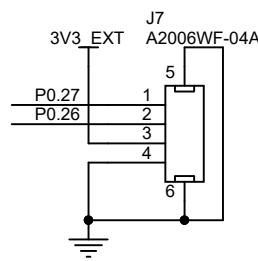

Base Dock V1.0	
Function Description	Page
Title Sheet	1
Power Supply	2
Expansion Sockets	3

Revision History		
Rev.	Description	Date
V1.0	The First Release	2018-08-24

This design document is licensed by Makerdiary under the terms of the Creative Commons Attribution Share-Alike License (ver. 3).

<https://creativecommons.org/licenses/by-sa/3.0/>

Title Power Supply		
Size A4	Document Number BASE-DOCK-180824	Rev V1.0
Date: Monday, August 27, 2018	Sheet 2	of 4

M makerdiary		
Title Expansion Sockets		
Size A4	Document Number BASE-DOCK-180824	Rev V1.0
Date: Monday, August 27, 2018	Sheet 3	of 4