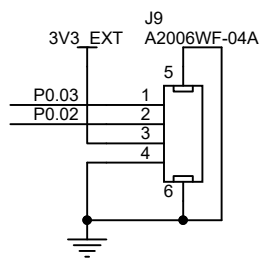

Base Dock V1.0	
Function Description	Page
Title Sheet	1
Power Supply	2
Expansion Sockets	3

Revision History		
Rev.	Description	Date
V1.0	The First Release	2018-08-24

This design document is licensed by Makerdiary under the terms of the Creative Commons Attribution Share-Alike License (ver. 3).

<https://creativecommons.org/licenses/by-sa/3.0/>

Title Power Supply		
Size A4	Document Number BASE-DOCK-180824	Rev V1.0
Date: Monday, August 27, 2018	Sheet 2	of 4

M makerdiary		
Title Expansion Sockets		
Size A4	Document Number BASE-DOCK-180824	Rev V1.0
Date: Monday, August 27, 2018	Sheet 3	of 4