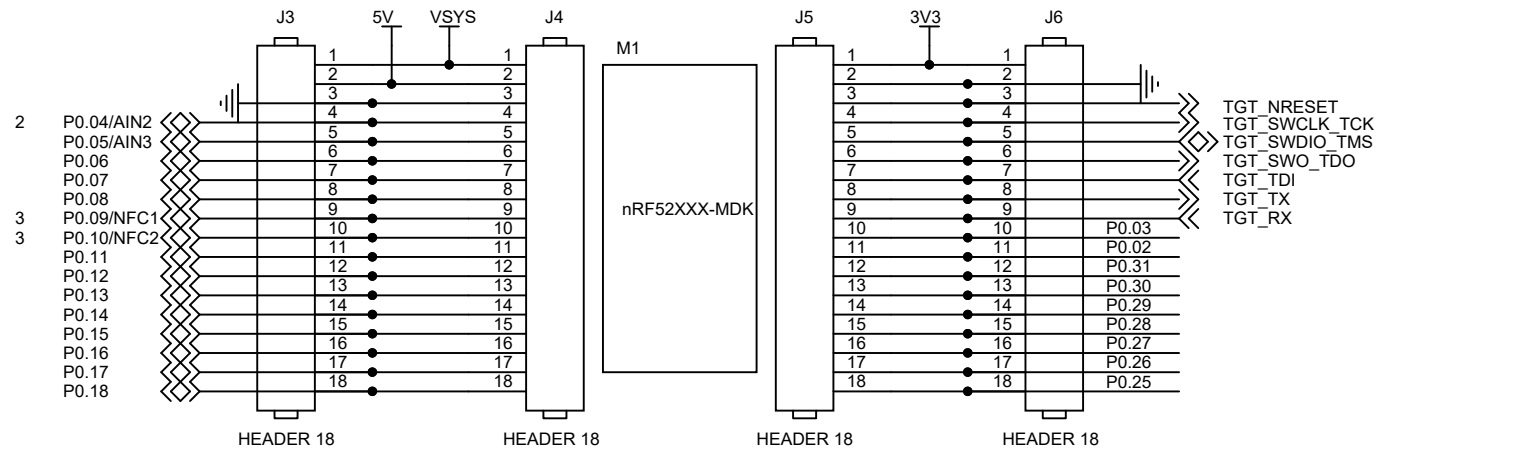

Base Dock V1.0	
Function Description	Page
Title Sheet	1
Power Supply	2
Expansion Sockets	3

Revision History		
Rev.	Description	Date
V1.0	The First Release	2018-08-24

This design document is licensed by Makerdiary under the terms of the Creative Commons Attribution Share-Alike License (ver. 3).

<https://creativecommons.org/licenses/by-sa/3.0/>

Title Power Supply		
Size A4	Document Number BASE-DOCK-180824	Rev V1.0
Date: Monday, August 27, 2018	Sheet 2	of 4

M makerdiary		
Title Expansion Sockets		
Size A4	Document Number BASE-DOCK-180824	Rev V1.0
Date: Monday, August 27, 2018	Sheet 3	of 4