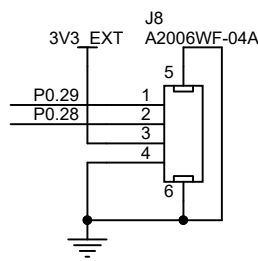

Base Dock V1.0	
Function Description	Page
Title Sheet	1
Power Supply	2
Expansion Sockets	3

Revision History		
Rev.	Description	Date
V1.0	The First Release	2018-08-24

This design document is licensed by Makerdiary under the terms of the Creative Commons Attribution Share-Alike License (ver. 3).

<https://creativecommons.org/licenses/by-sa/3.0/>

Title Power Supply		
Size A4	Document Number BASE-DOCK-180824	Rev V1.0
Date: Monday, August 27, 2018	Sheet 2	of 4

M makerdiary		
Title Expansion Sockets		
Size A4	Document Number BASE-DOCK-180824	Rev V1.0
Date: Monday, August 27, 2018	Sheet 3	of 4