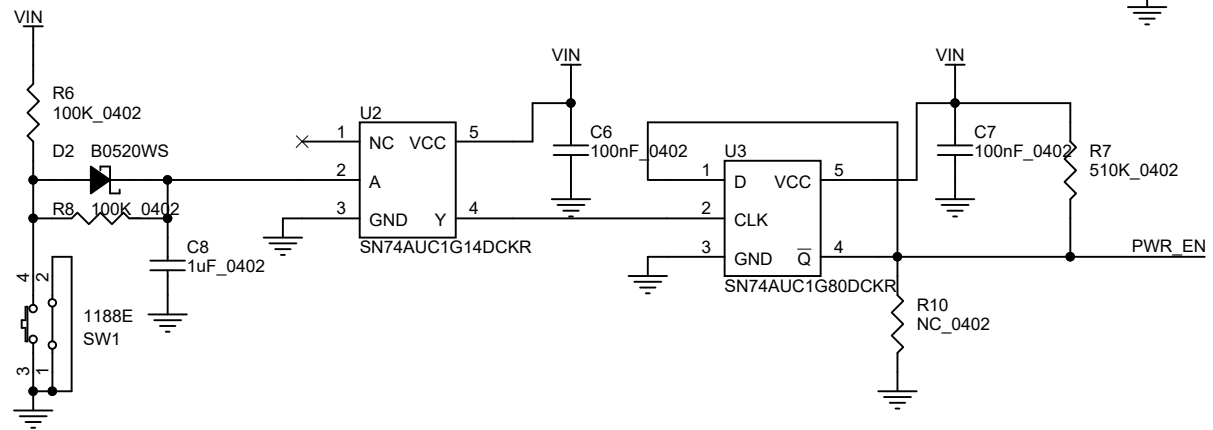

Base Dock V1.0	
Function Description	Page
Title Sheet	1
Power Supply	2
Expansion Sockets	3

Revision History		
Rev.	Description	Date
V1.0	The First Release	2018-08-24

This design document is licensed by Makerdiary under the terms of the Creative Commons Attribution Share-Alike License (ver. 3).

<https://creativecommons.org/licenses/by-sa/3.0/>

Title Power Supply		
Size A4	Document Number BASE-DOCK-180824	Rev V1.0
Date: Monday, August 27, 2018	Sheet 2	of 4

M makerdiary		
Title Expansion Sockets		
Size A4	Document Number BASE-DOCK-180824	Rev V1.0
Date: Monday, August 27, 2018	Sheet 3	of 4