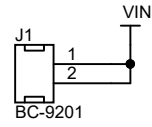

Base Dock V1.0	
Function Description	Page
Title Sheet	1
Power Supply	2
Expansion Sockets	3

Revision History		
Rev.	Description	Date
V1.0	The First Release	2018-08-24

This design document is licensed by Makerdiary under the terms of the Creative Commons Attribution Share-Alike License (ver. 3).

<https://creativecommons.org/licenses/by-sa/3.0/>

Title Power Supply		
Size A4	Document Number BASE-DOCK-180824	Rev V1.0
Date: Monday, August 27, 2018	Sheet 2	of 4

M makerdiary		
Title Expansion Sockets		
Size A4	Document Number BASE-DOCK-180824	Rev V1.0
Date: Monday, August 27, 2018	Sheet 3	of 4