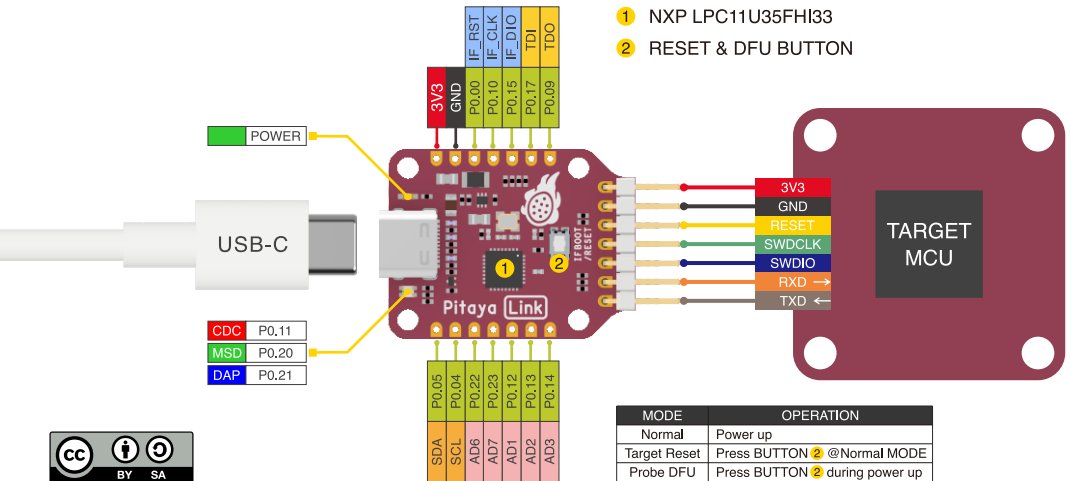

An Open-Source CMSIS-DAP Debug Probe

This work is licensed under a Creative Commons Attribution 4.0 International License. To view a copy of this license, visit <https://creativecommons.org>.